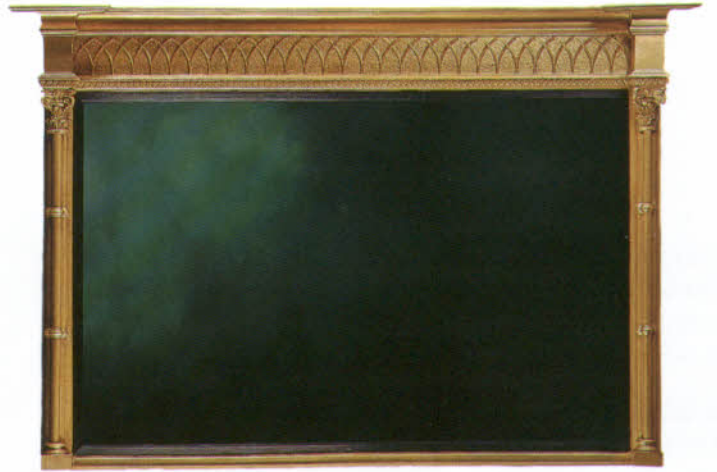

Traditional Mirrors

Ten beautiful reproduction mirrors, mainly of the 18th & 19th centuries, in a variety of sizes and styles. In the majority of cases the frames have been cast from valuable antique originals, and are available in gilt or wood finishes. To further enhance their authenticity, every detail of the original's back is reproduced, receiving almost as much attention as the decorated front. Supplied fully glazed with 4mm flat glass (we are pleased to quote for bevelled glass, or frame only).

OAKM9
The Carved Oval
1170 x 710mm
Antique gilt

OAKM9

CARE!
these illustrations are not in proportion - please refer to the approximate dimensions given.

OAKM4

OAKM3

OAKM7

OAKM5

OAKM4
The Rectangular Giltwood
1700 x 1320mm
Antique gilt

OAKM3
The Regency Overmantel
1170 x 1780mm
Antique gilt

OAKM7
The Malmaison
1370 x 860mm
Antique gilt/Ivory

OAKM5
The William & Mary
1450 x 840mm
Antique gilt/Ivory

OAKM10
The Garden Mirror
910 x 630mm
Pickled Pine